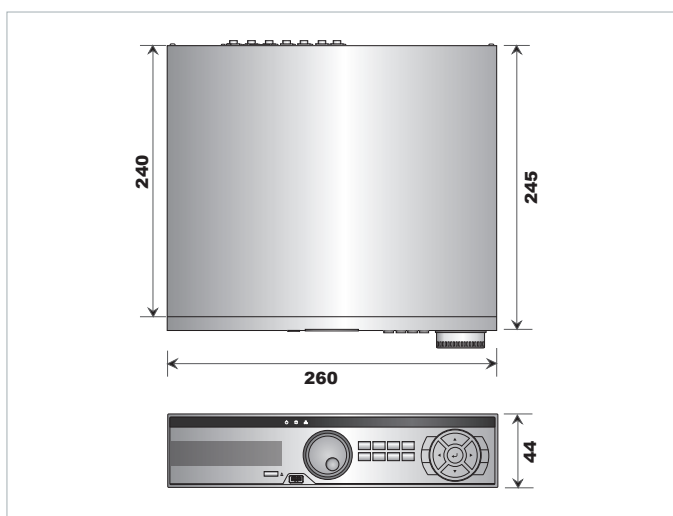

Dimension

MODEL		VH0430E
Compression Algorithm		Video : H.264, Audio : G723.1
HDD Bay		1 x SATA HDD
Operation System		Embedded Linux
Video	Input	4CH
	Loop out	Not Available
Video Mode		NTSC/PAL Selectable
Display Speed(NTSC/PAL)		120/100 fps
Video-Out (Monitor)		Main Monitor (Composite) & VGA Monitor
Recording Speed (NTSC/PAL)	352x240/288(CIF)	120/100 fps
	720x240/288 (Half D1)	60/50 fps
	720x480/576(D1)	30/25 fps
Recording Resolution		NTSC : 352x240, 720x240, 720x480, PAL : 352x288, 720x288, 720x576
Recording Mode		Continuous, Scheduled, Motion Detection Recording Emergency Recording, Quick Backup
Playback & Search	Speed	x1, x2, x4, x8, x16, x32
	Playback Channel	1, 4, 8 Ch Real-Time Playback at CIF (30/25 fps per Ch)
	Function	Intelli-Search by Time Bar, Calendar (Date & Time) and Event/System Search
Audio Input / Output		1 Ch Input / 1 Ch Output
LAN		Gigabit Ethernet (RJ45), Fixed IP, DHCP & DDNS
Remote Management	Software	CMS (CentralManager S/W) & MMS (Mobile Viewer) & MacViewer (S/W for Mac OS)
	Web (IE)	Live Monitoring, Playback & System Configuration
Backup Device	Internal	DVD Burner (Option)
	External	Local Backup by USB ODD and Network Backup by CMS
System Recovery after Power Failure		Auto-Reboot and Journaling File System
Advanced Functions		1) Firmware Upgrade by USB & CMS over Network 2) Automatic Upgrade of DVR F/W and Remote S/W from FTP Server 3) Import & Export of Setting Value, Water-Mark, AVI File Backup 4) Quick Setup to designate Recording Period 5) HDD SMART Info (Model, Capacity, Bad Sector, Temperature, Used Period) 6) Warning Alarm for System Over-Temperature 7) Help Message for easy setup & Multi-Language support
System Operation		Front Button, IR Remote Controller, USB Mouse, Keyboard(Optional)
Power		12V x 3A D/C
Operating Temperature and Humidity		5~40°C / 20~80% RH
Dimension (WxDxH)		1U Height 260 x 245 x 44 (mm)